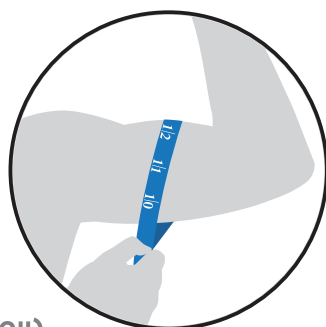

BETTER FIT – TAPERED SLEEVES

For a more natural fit, sleeves come in a tapered version; these provide extra comfort and staying power. Tapered sleeves are designed to fit the contours of your arm and actually come in sizes. Won't lose shape due to stretching.

MULTIPLE SIZES

To find the best fit, measure the circumference of your bicep and choose sizing according to the chart below.

2XS	9.75 inches / 250 mm
XS	10.25 inches / 260 mm
S	10.5 inches / 265 mm
M	11 inches / 280 mm
L	11.75 inches / 295 mm
XL	14.5 inches / 370 mm
2XL	17.5 inches / 450 mm