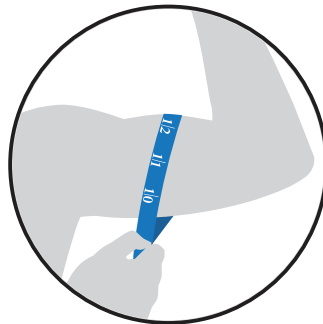

DOTTED GRIP BAND

BETTER FIT – TAPERED SLEEVES

For a more natural fit, sleeves come in a tapered version; these provide extra comfort and staying power. Tapered sleeves are designed to fit the contours of your arm and actually come in sizes. Won't lose shape due to stretching.

TAPERED

TUBULAR/
STOCKINETTE

MULTIPLE SIZES

To find the best fit, measure the circumference of your bicep and choose sizing according to the chart below.

2XS	9.75 inches / 250 mm
XS	10.25 inches / 260 mm
S	10.5 inches / 265 mm
M	11 inches / 280 mm
L	11.75 inches / 295 mm
XL	14.5 inches / 370 mm
2XL	17.5 inches / 450 mm

MULTIPLE LENGTHS
(9", 14", 18", 22" 30")

SOLD BY THE PAIR

COOLER TO WEAR

HANDLES REPEATED WASHINGS