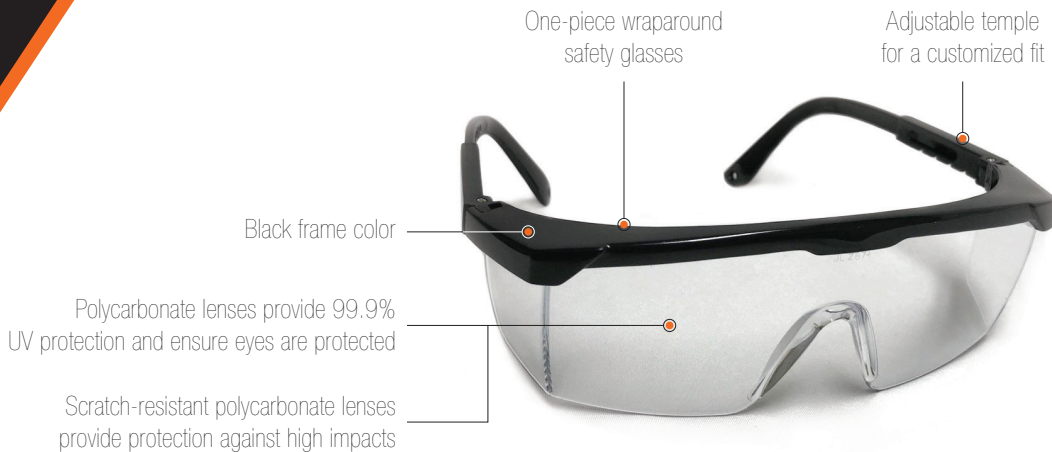

#EGO

SUPERIOR[®]

ORACLE PROTECTIVE EYEWEAR

AVAILABLE SIZES

ONE SIZE

FEATURES

- Rugged, yet lightweight at only 32 grams/pair
- Adjustable length temples (4-point ratchet system) that ensures maximum comfort
- One piece lens with integral side protection
- Exceeds the ANSI Z87.1 standard and are CSA Z94.3 certified as a high impact protector
- The scratch and impact-resistant, hard-coated lenses block more than 99.9% of UV-A and UV-B light